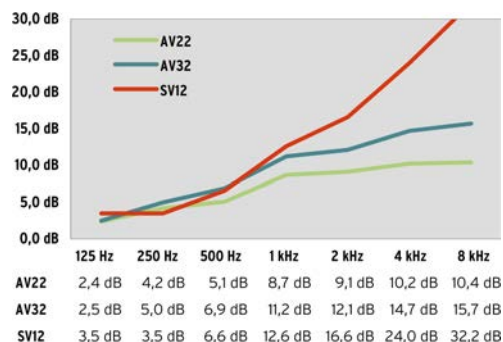

Specifications Noise Protection Curtains AV22, AV32 and SV12

Application Control- and recording rooms, cinemas, call centers, offices and residence areas, seminar rooms and classrooms, daycare centers and schools, event and concert rooms, clinics and offices, restaurants

Material 100% polyester (Trevira CS), dyed environmentally-friendly, no release of toxic gases, tested for harmful substances according to Oeko-Tex Standard 100, very good UV stability

Processing tailor-made to size, seams on the sides, a pocket for lead tape at the bottom, sewed heading tape at the top

Cleaning washable at 60°C (except SV12)

Flammability permanently flame retardant according to DIN 4102 B1

Sound Reduction with and without Noise Protection Curtain in a doorway

AV22 „Acoustic-Velvet“

double-layer curtain with velvet frontlayer

Weight
720 g/m²

Front Colour
Colour Card AV12 containing 24 colours

Apparent Sound Reduction Index
R_w = 8 dB
R_{4kHz} = 10,2 dB

AV32 „Acoustic-Velvet“

triple-layer curtain with velvet frontlayer

Weight
1.090 g/m²

Front Colour
Colour Card AV12 containing 24 colours

Apparent Sound Reduction Index
R_w = 11 dB
R_{4kHz} = 14,7 dB

SV12 Sound Curtain

triple-layer curtain with velvet front-layer and extra heavy middle layer made of cotton with acrylate backing

Weight
1.440 g/m²

Front Colour
Colour Card AV12 containing 24 colours

Apparent Sound Reduction Index
R_w = 12 dB
R_{4kHz} = 24,0 dB