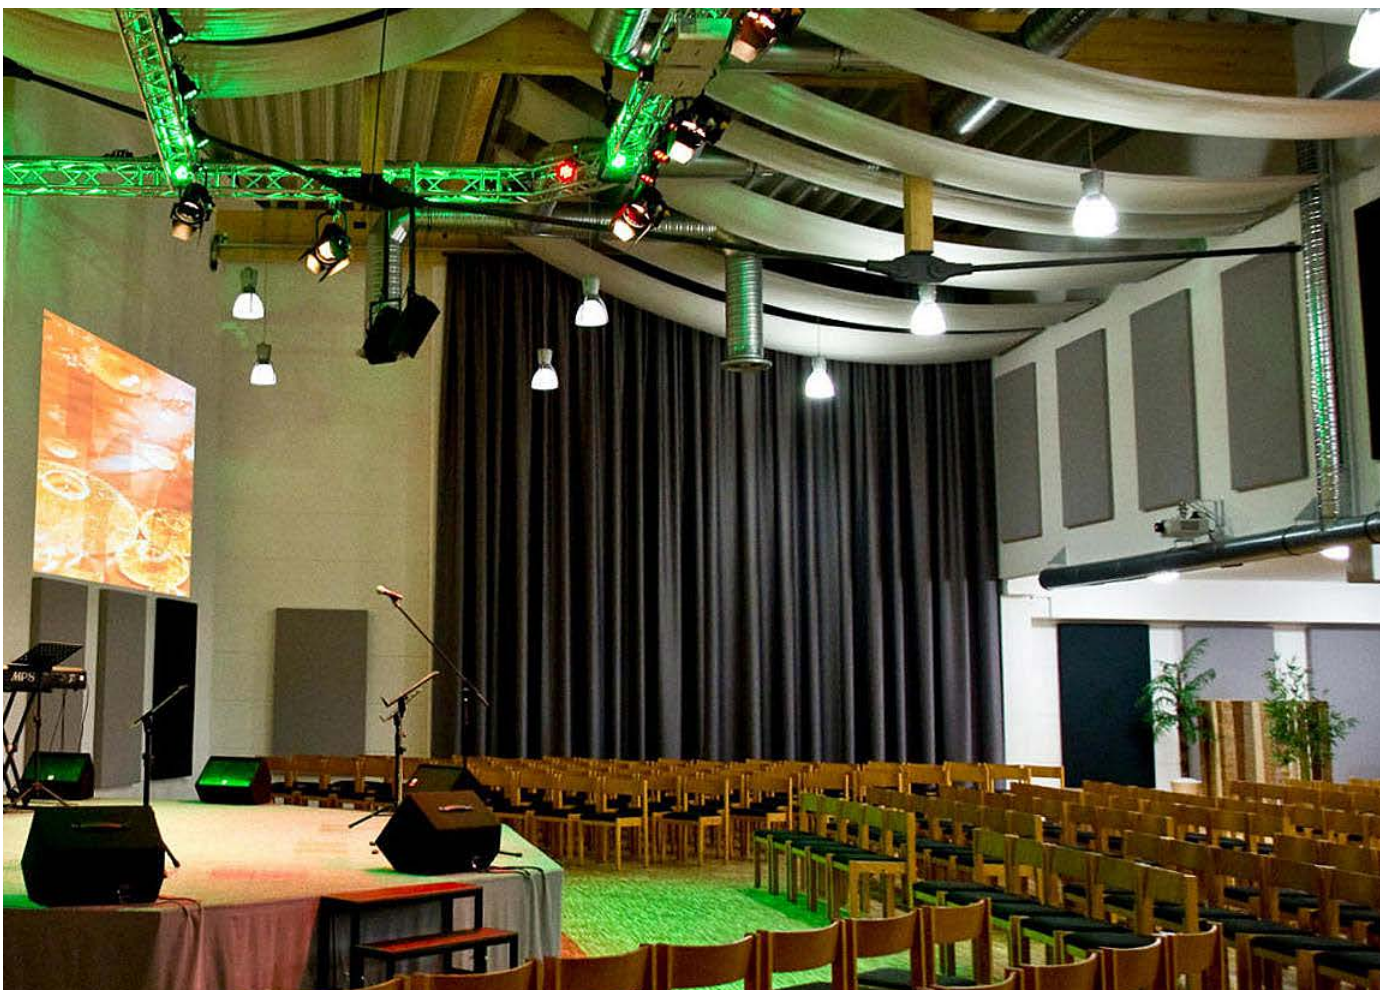

Triple-Layer Acoustic Curtains

Soundabsorbing Curtains providing
certified flammability and absorption

Project: Gemeindezentrum Dagmarstraße, Nürnberg

A pleasant room acoustics is a prerequisite for relaxed entertaining and efficient work. These high-quality acoustic curtains improve the speech intelligibility in meeting rooms and increase the ability to concentrate in working- and

Application Control- and recording rooms, cinemas, call centers, offices and residence areas, seminar rooms and classrooms, daycare centers and schools, event and concert rooms, clinics and offices, restaurants