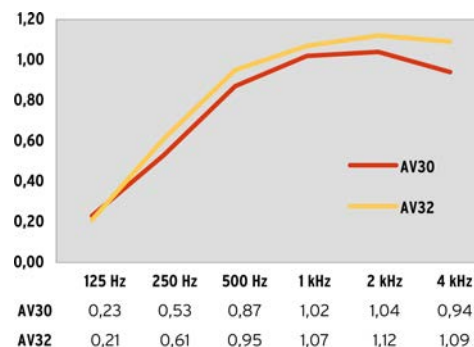

Specifications Acoustic Curtains AV30 and AV32

Application Control- and recording rooms, cinemas, call centers, offices and residence areas, seminar rooms and classrooms, daycare centers and schools, event and concert rooms, clinics and offices, restaurants

Material 100% polyester (Trevira CS), dyed environmentally-friendly, no release of toxic gases, tested for harmful substances according to Oeko-Tex Standard 100, very good UV stability

Processing tailor-made to size, seams on the sides, a pocket for lead tape at the bottom, sewed heading tape at the top

Cleaning washable at 60°C

Flammability permanently flame retardant according to DIN 4102 B1

Sound Absorption
drapery 170%, distance to back wall 15 cm