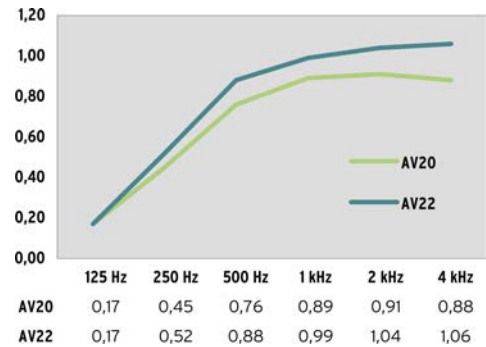

Specifications Acoustic Curtains AV20, AV22, and AV25

Application Control- and recording rooms, cinemas, call centers, offices and residence areas, seminar rooms and classrooms, daycare centers and schools, event and concert rooms, clinics and offices, restaurants

Material 100% polyester (Trevira CS), dyed environmentally-friendly, no release of toxic gases, tested for harmful substances according to Oeko-Tex Standard 100, very good UV stability

Processing tailor-made to size, seams on the sides, a pocket for lead tape at the bottom, sewed heading tape at the top

Cleaning washable at 60°C

Flammability permanently flame retardant according to DIN 4102 B1

Sound Absorption
drapery 170%, distance to back wall 15 cm